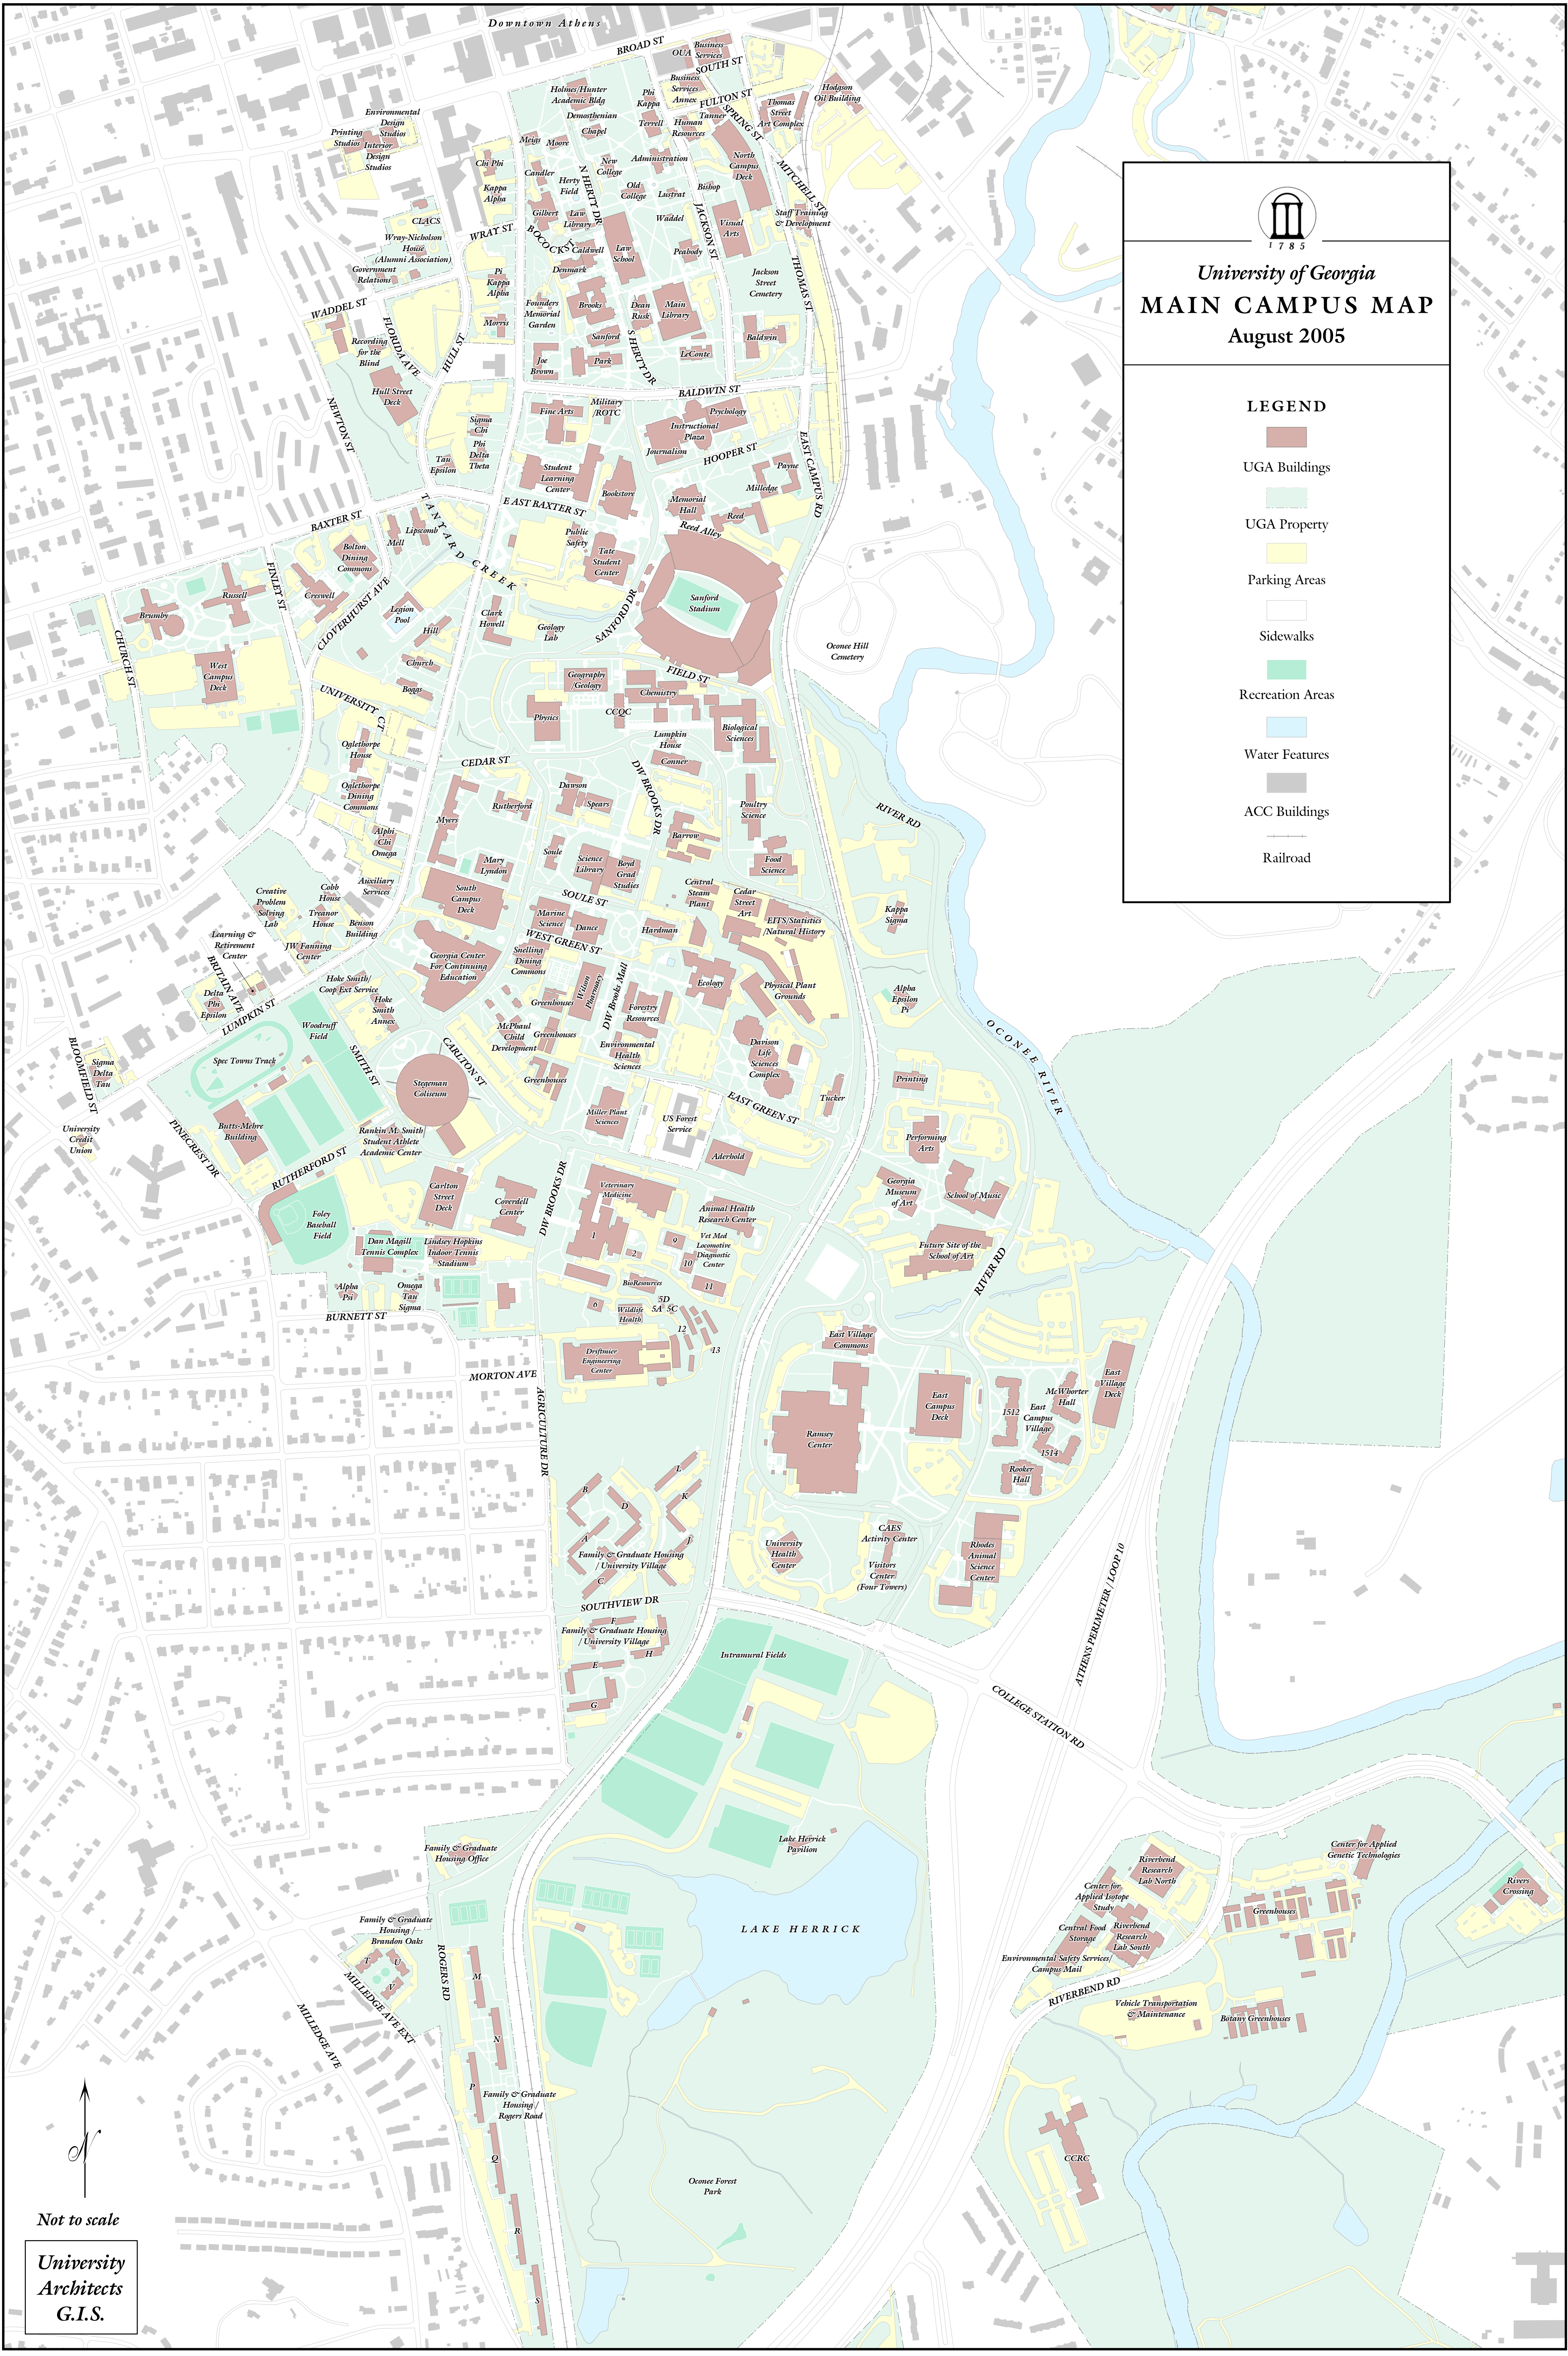

University of Georgia
MAIN CAMPUS MAP
 August 2005

LEGEND

-  UGA Buildings
-  UGA Property
-  Parking Areas
-  Sidewalks
-  Recreation Areas
-  Water Features
-  ACC Buildings
-  Railroad

Not to scale
 University
 Architects
 G.I.S.