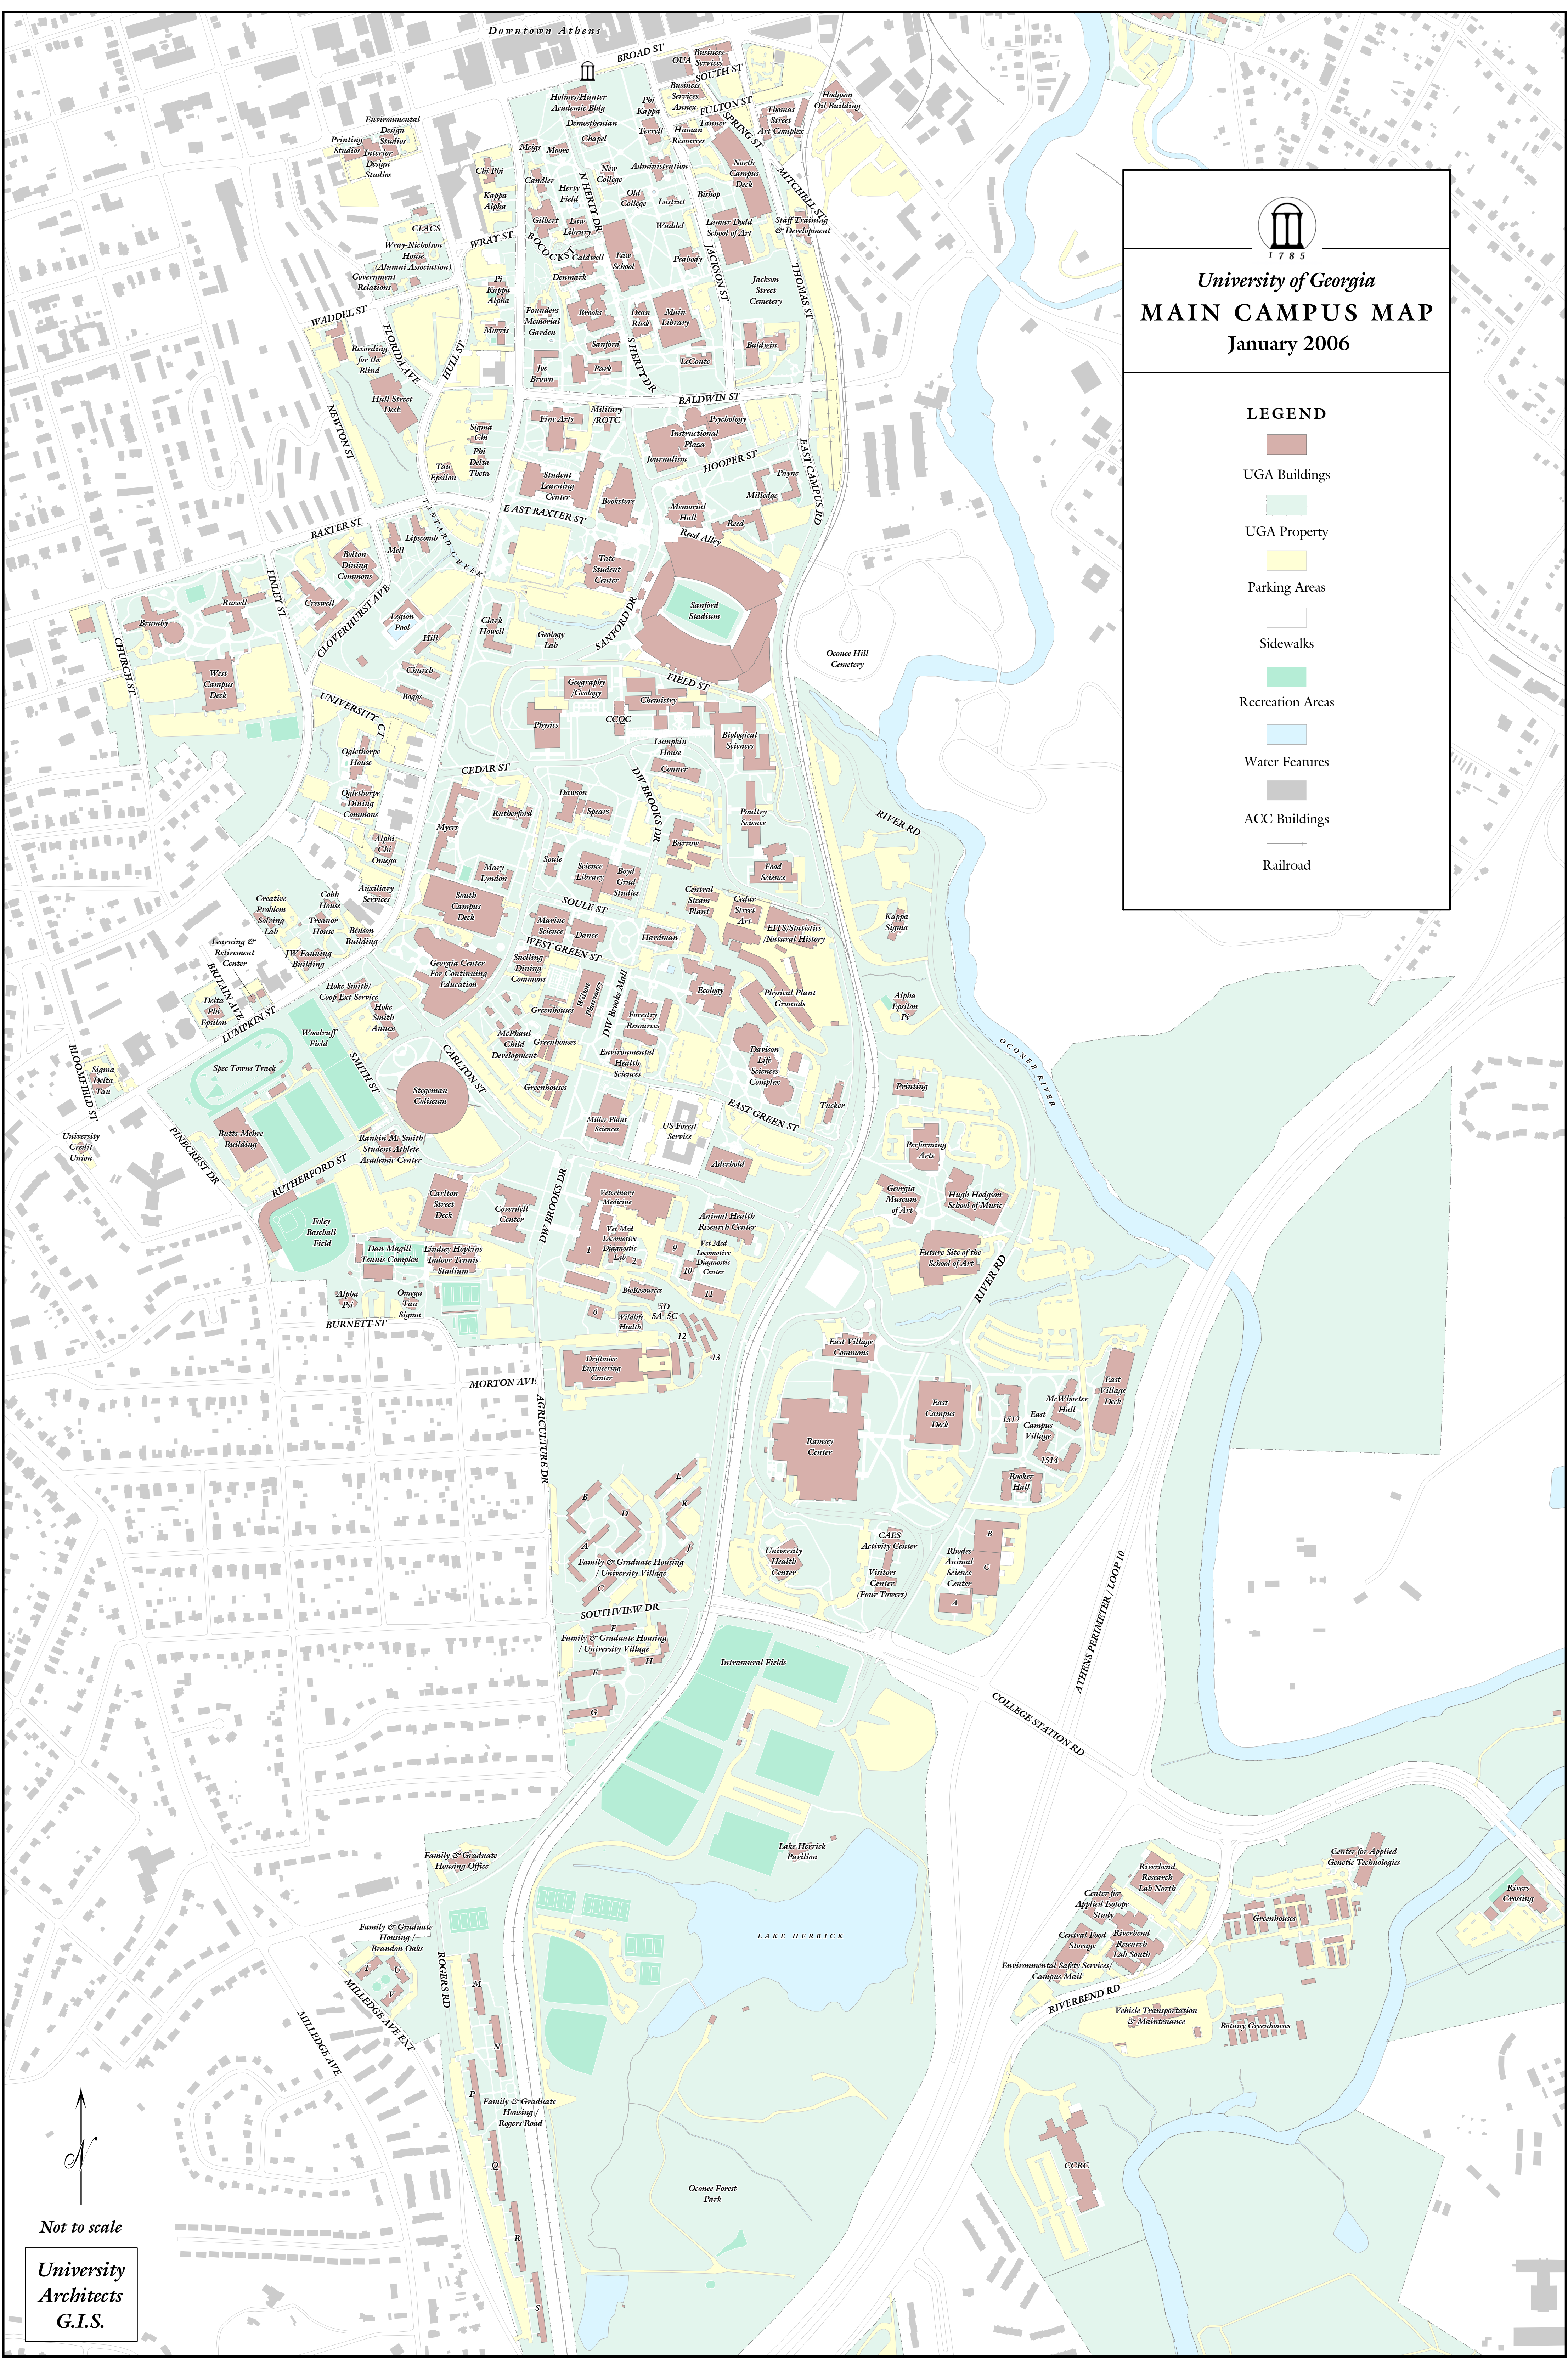

University of Georgia
MAIN CAMPUS MAP
January 2006

LEGEND

-  UGA Buildings
-  UGA Property
-  Parking Areas
-  Sidewalks
-  Recreation Areas
-  Water Features
-  ACC Buildings
-  Railroad

Not to scale
University
Architects
G.I.S.