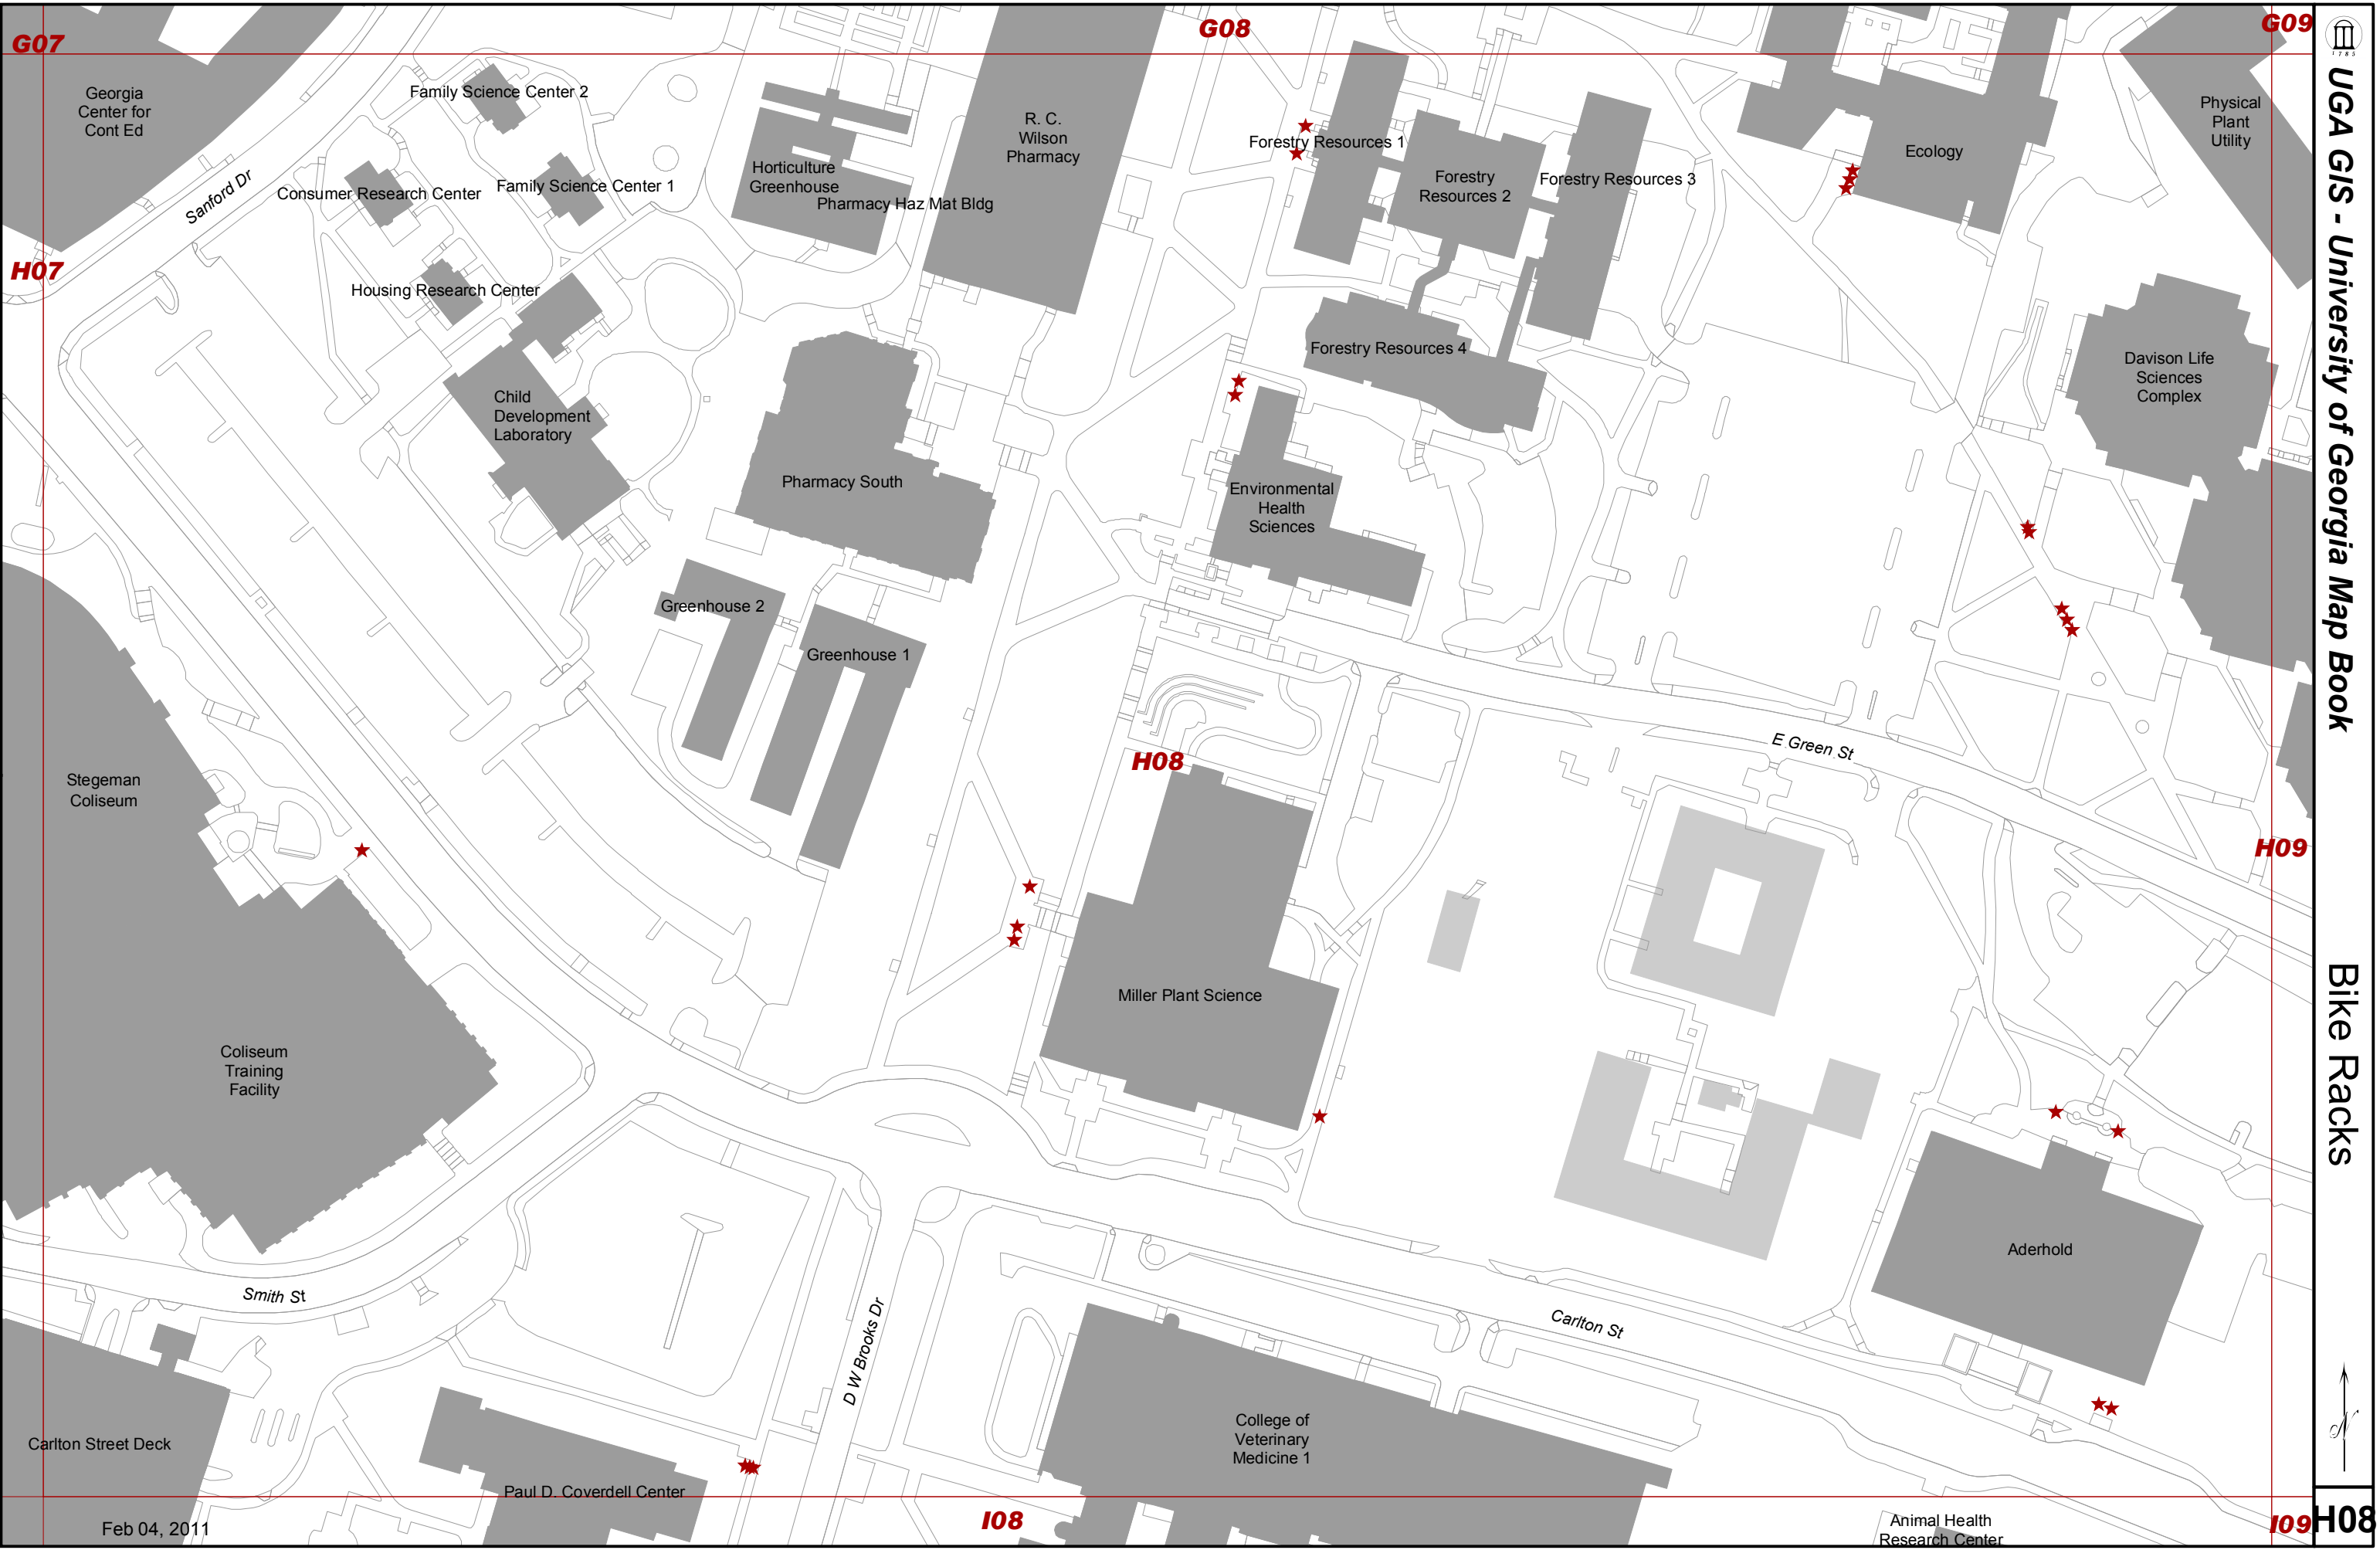

G07

G08

G09

H07

H08

H09

I08

I09

H08

Georgia Center for Cont Ed

Family Science Center 2

R. C. Wilson Pharmacy

Forestry Resources 1

Ecology

Physical Plant Utility

Consumer Research Center

Family Science Center 1

Horticulture Greenhouse
Pharmacy Haz Mat Bldg

Forestry Resources 2

Forestry Resources 3

Housing Research Center

Child Development Laboratory

Forestry Resources 4

Davison Life Sciences Complex

Pharmacy South

Environmental Health Sciences

Greenhouse 2

Greenhouse 1

Stegeman Coliseum

E Green St

Miller Plant Science

Coliseum Training Facility

Aderhold

Smith St

Carlton St

Carlton Street Deck

Paul D. Coverdell Center

College of Veterinary Medicine 1