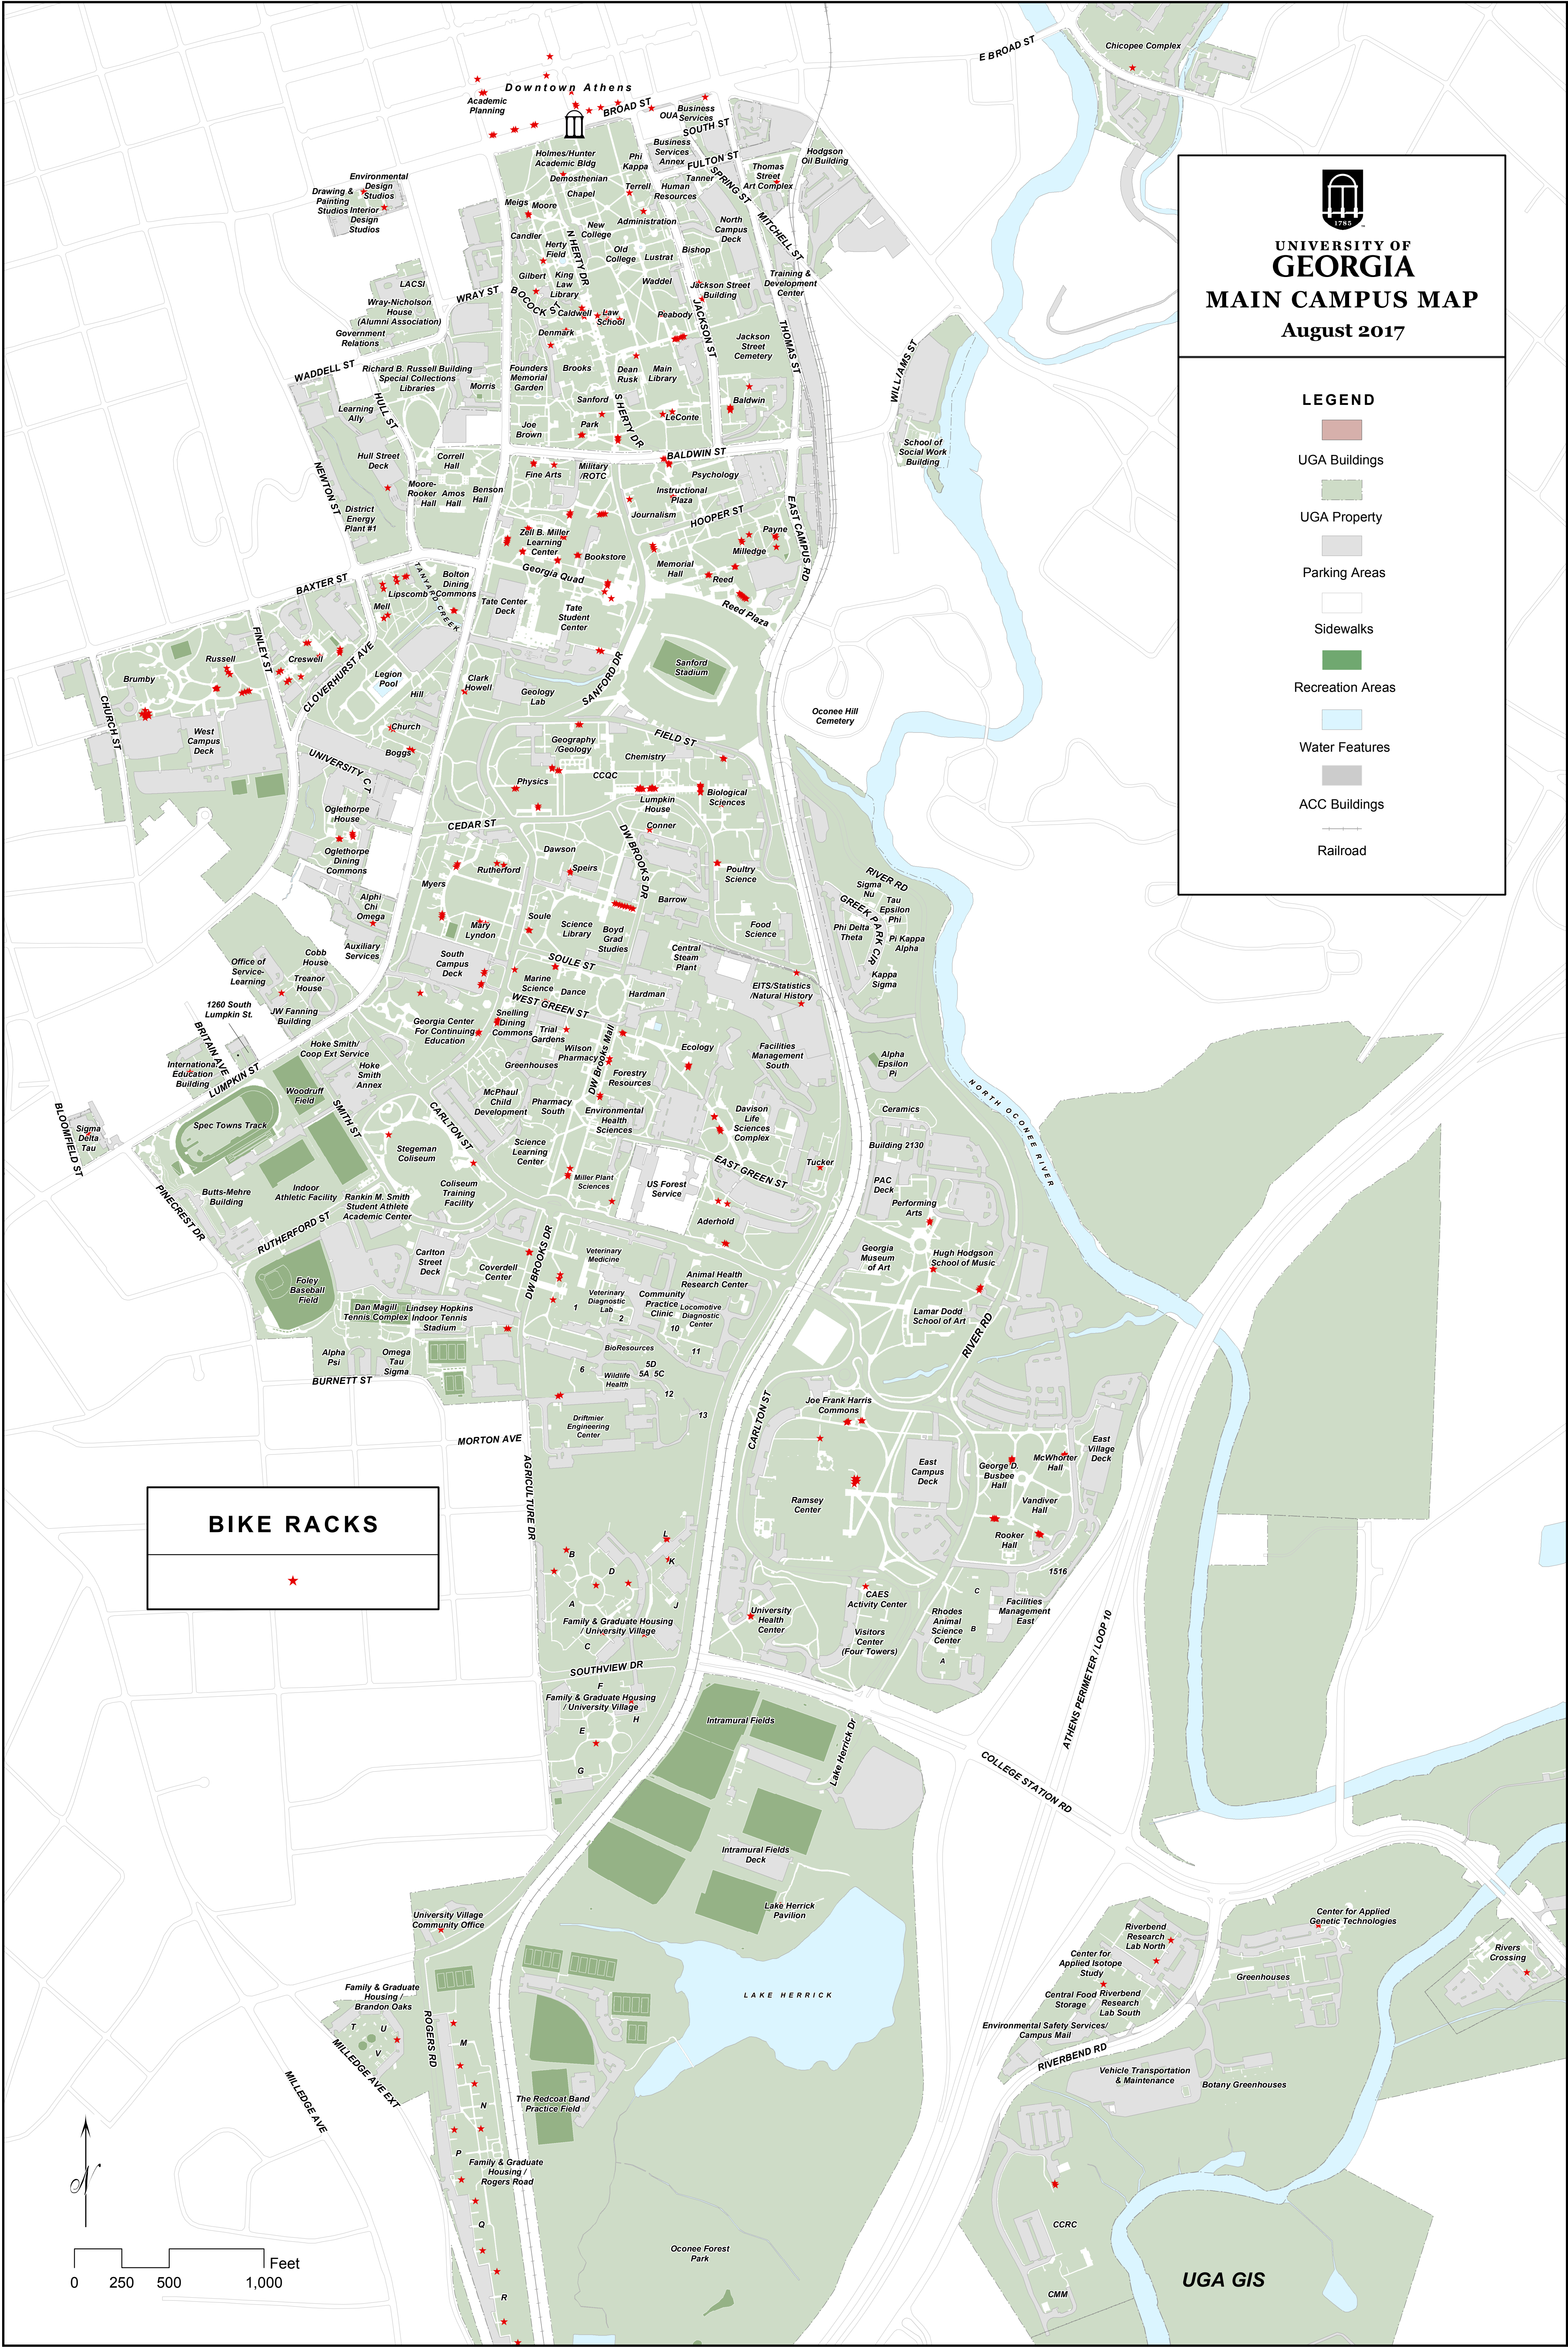

UNIVERSITY OF GEORGIA
MAIN CAMPUS MAP
 August 2017

LEGEND

-  UGA Buildings
-  UGA Property
-  Parking Areas
-  Sidewalks
-  Recreation Areas
-  Water Features
-  ACC Buildings
-  Railroad

BIKE RACKS

UGA GIS