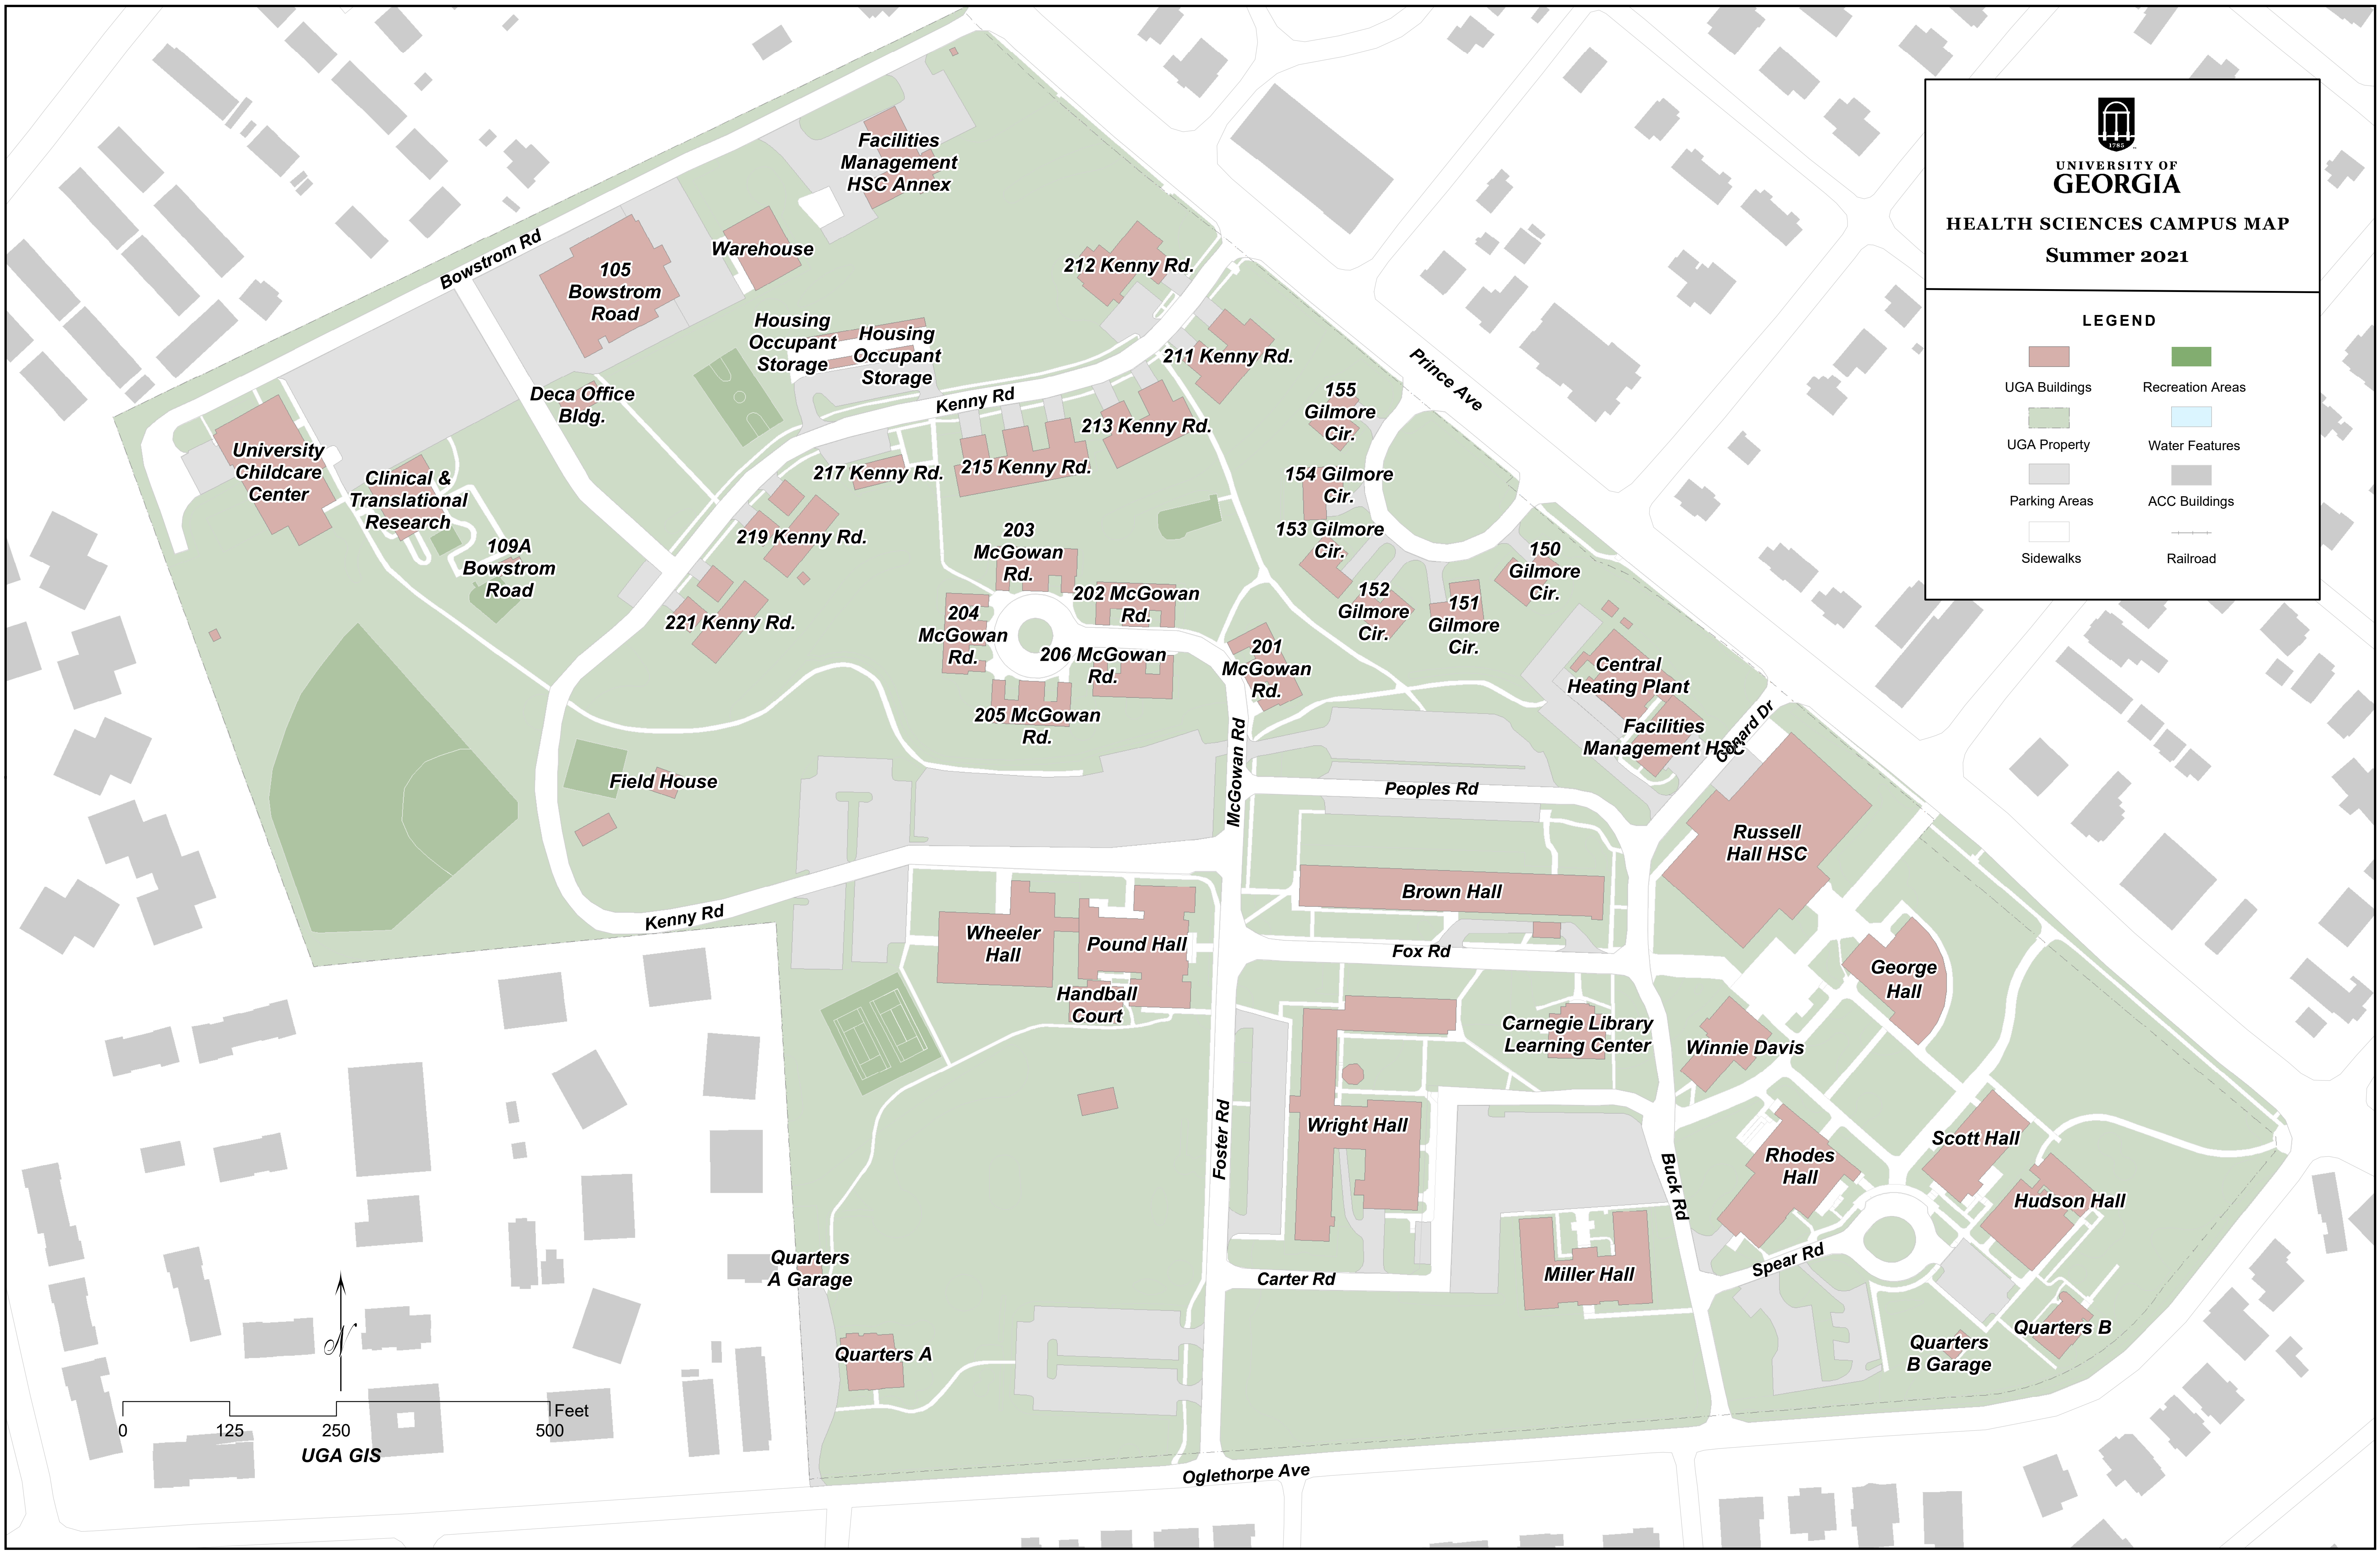

UNIVERSITY OF  
GEORGIA

**HEALTH SCIENCES CAMPUS MAP**  
**Summer 2021**

**LEGEND**

- |               |                  |
|---------------|------------------|
| UGA Buildings | Recreation Areas |
| UGA Property  | Water Features   |
| Parking Areas | ACC Buildings    |
| Sidewalks     | Railroad         |

0 125 250 500 Feet

UGA GIS